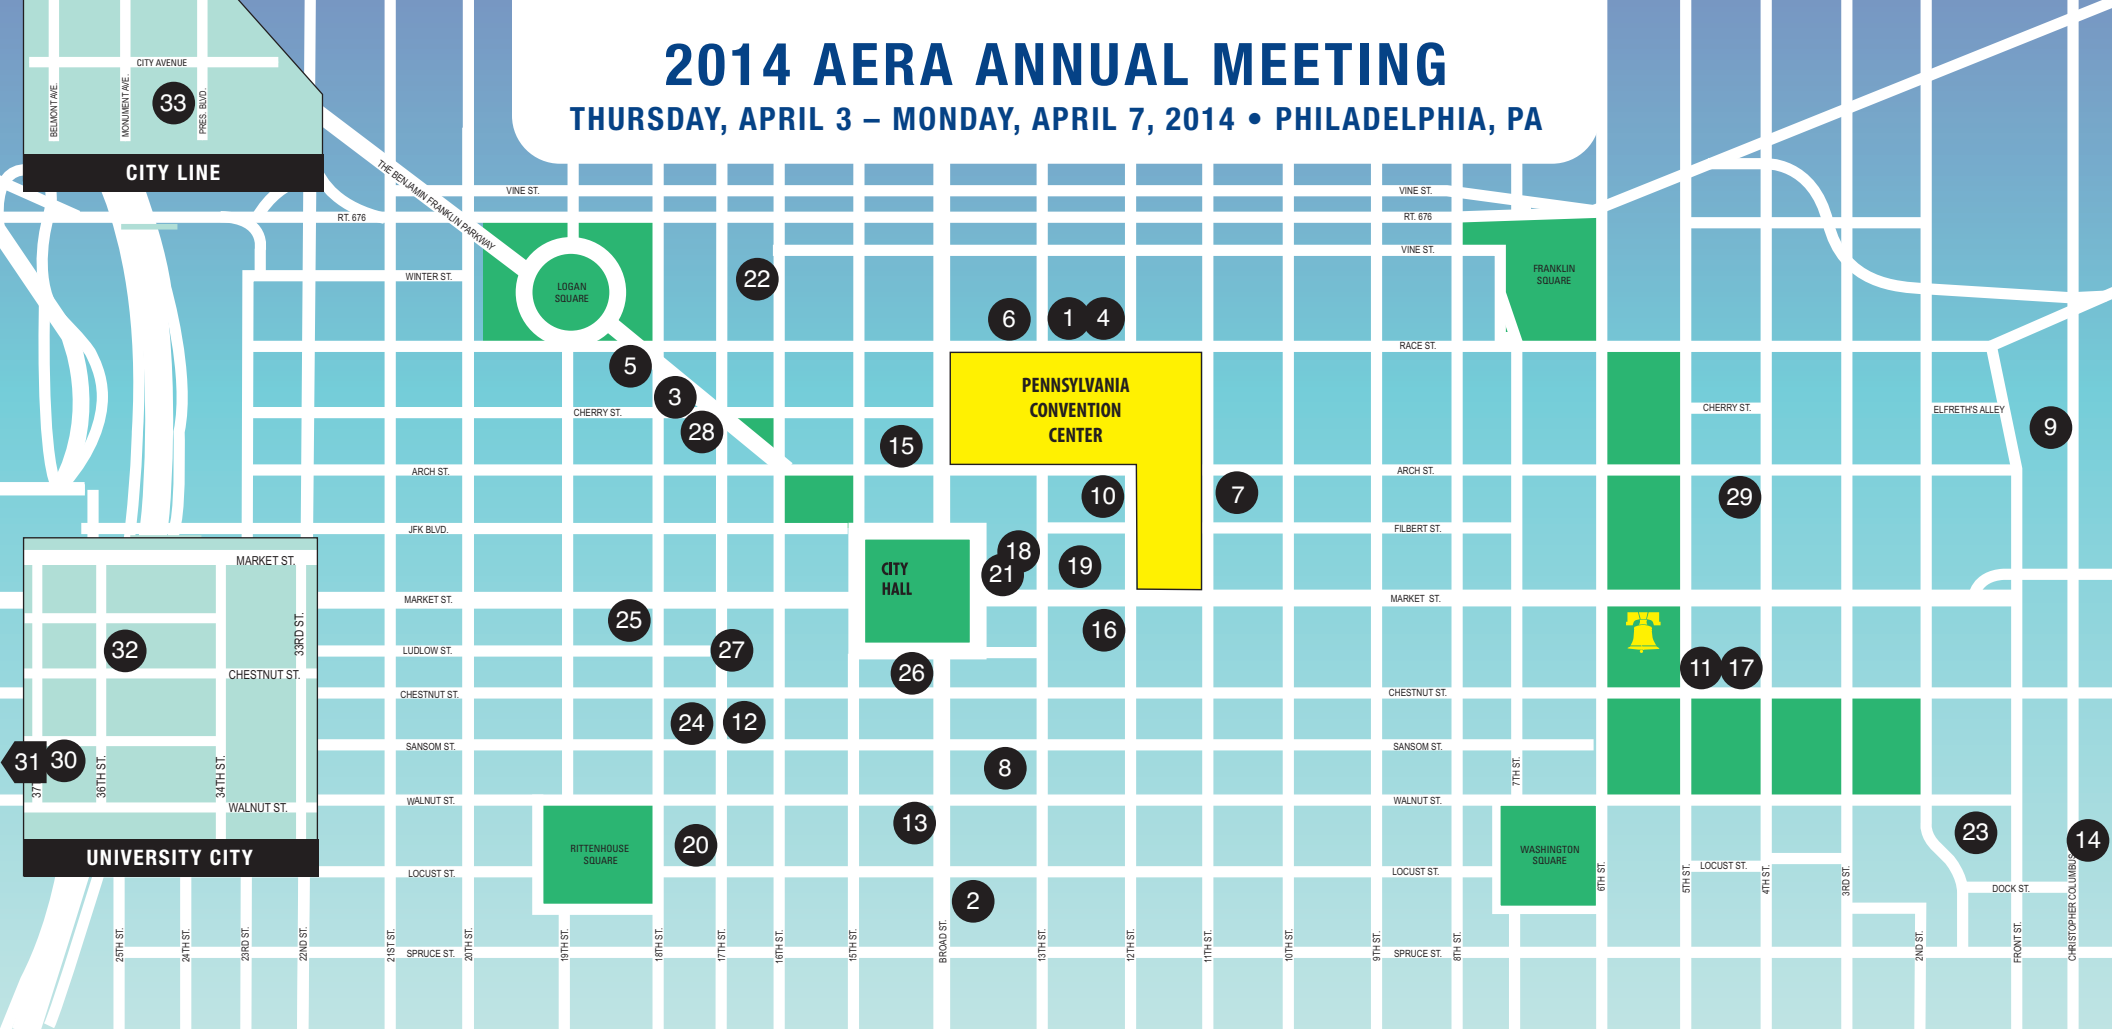

2014 AERA ANNUAL MEETING

THURSDAY, APRIL 3 – MONDAY, APRIL 7, 2014 • PHILADELPHIA, PA

DOWNTOWN

1. Days Inn Philadelphia Convention Center
2. *DoubleTree by Hilton Philadelphia Center City*
3. Embassy Suites Philadelphia Center City
4. Four Points by Sheraton Philadelphia Center City
5. Four Seasons Hotel Philadelphia
6. Hampton Inn Center City Philadelphia
7. Hilton Garden Inn Philadelphia Center City
8. Holiday Inn Express Midtown
9. Holiday Inn Philadelphia Penn's Landing
10. Home2 Suites by Hilton Philadelphia Convention Center
11. Hotel Monaco
12. Hotel Palomar Philadelphia

13. Hyatt at The Bellevue
14. Hyatt Regency Philadelphia at Penn's Landing
15. Le Meridian Philadelphia, a Starwood Hotel*
16. **Loews Philadelphia Hotel (NCME Headquarters)**
17. Omni Hotel at Independence Park
18. **Philadelphia Downtown Courtyard by Marriott (Co-Headquarter)**
19. **Philadelphia Marriott Downtown (Co-Headquarter)**
20. Radisson Blu Warwick Hotel, Philadelphia
21. Residence Inn Philadelphia Center City
22. Sheraton Philadelphia Downtown Hotel
23. Sheraton Society Hill
24. Sofitel Philadelphia
25. Sonesta Hotel Philadelphia (Formerly Crowne Plaza)

26. The Ritz-Carlton Philadelphia
27. Westin Philadelphia*
28. Windsor Suites Philadelphia
29. Wyndham Philadelphia Historic District

UNIVERSITY CITY

30. Hilton Inn at Penn
31. Homewood Suites by Hilton University City
32. Sheraton Philadelphia University City Hotel

CITY LINE

33. Crowne Plaza Philadelphia West

*Hotels offering special incentives to guests that make reservations by certain dates. See "Special Promotions" for details.